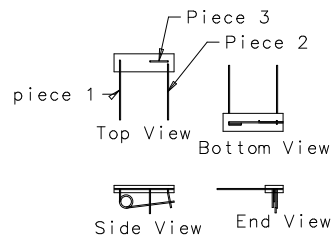

Details of adjustable tow hook for  
circle towing  
Made from 3 pieces  
of .012" thk  
Music Wire and  
2 pieces of  
1/32" thk plywood  
3/16" X .625"

Tow Line:  
150 ft of Embroidery  
thread: Sulay 30 wt  
Bright color like Navy Blue

Weights

Wing	1.1g
Elevator	.2g
Rudder	.1g
Fuse	1.0g
Tow Hook	.3g
Clay	.4g
<b>Total</b>	<b>3.1*g</b>